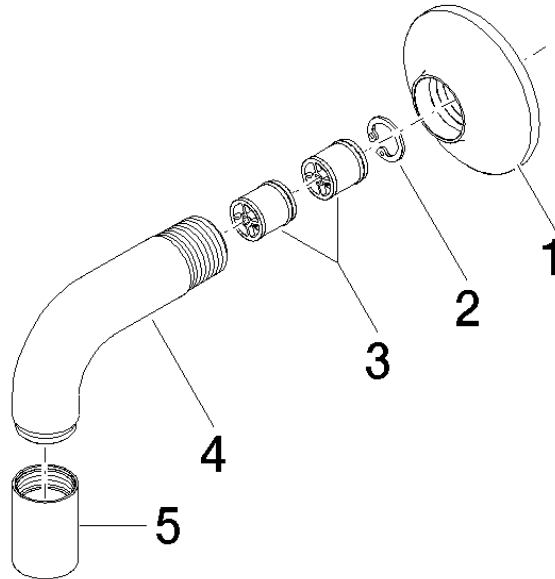

28 450 809

- 3/8" shower outlet
 - rosette Ø 60 mm
 - 1/2" connection
- Intrinsic protection against back flow.**

Intrinsic protection against back flow.

	Chrome	28 450 809-00
	Brushed Platinum	28 450 809-06
	Platinum	28 450 809-08
	Dark Chrome	28 450 809-19
	Brushed Durabronze (23kt Gold)	28 450 809-28
	Brushed Bronze	28 450 809-42
	Brushed Champagne (22kt Gold)	28 450 809-46
	Champagne (22kt Gold)	28 450 809-47
	Brushed Dark Platinum	28 450 809-99

Required miscellaneous

Concealed adapter -

35 080 970-90
0010

28 450 809

mm [inches]

Flow rate chart

Codes & Standards

ASME
A112.18.1/CSA
B125.1

VAIA Wall elbow - Chrome

VAIA

28 450 809

Certificates

WRAS_1810006. Belgaqua_22_280_2 IAPMO_4976 (4).
7_7.

28 450 809

Spare parts list

No.	Item Number	Name	Quantity used	Delivery time
1	90 27 80 021 00-00	rosette	1	10
2	09 16 01 014 90	ring	1	2
3	90 23 01 040 00 90	back-flow preventer	2	2
4	09 11 03 123-00	connection	1	10
5	90 21 02 069 00-00	cover	1	10